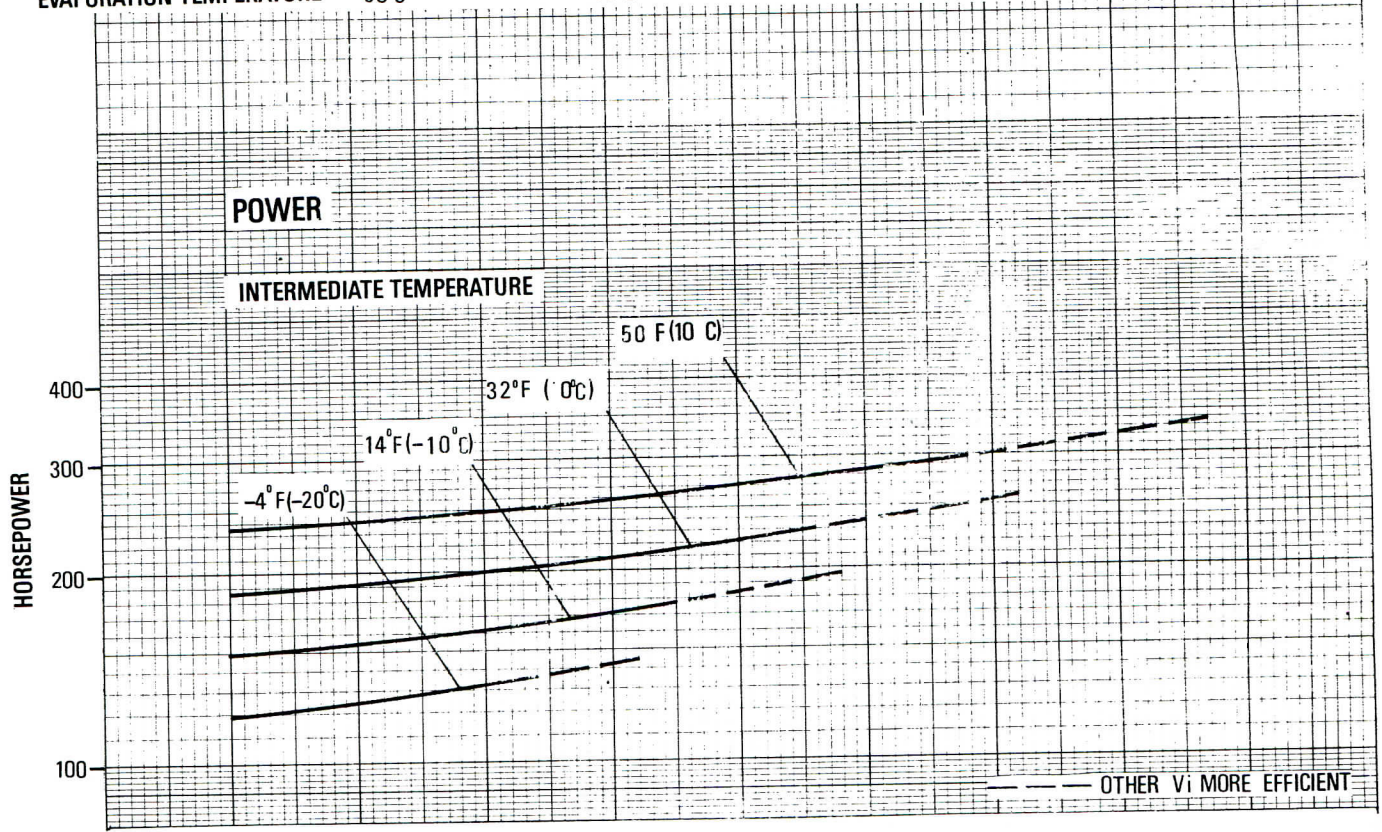

HOWDEN COMPRESSORS

133 Barfillan Drive Glasgow G52 1BE

STANDARD

255-16536

R22 BOOSTER

SCE/R+D/IR
JUNE 1976

REFRIGERATION DATA BOOK

RDB 3,301.125.430

WRV/WRVH 255-16536 REFRIGERATION COMPRESSOR

3000RPM