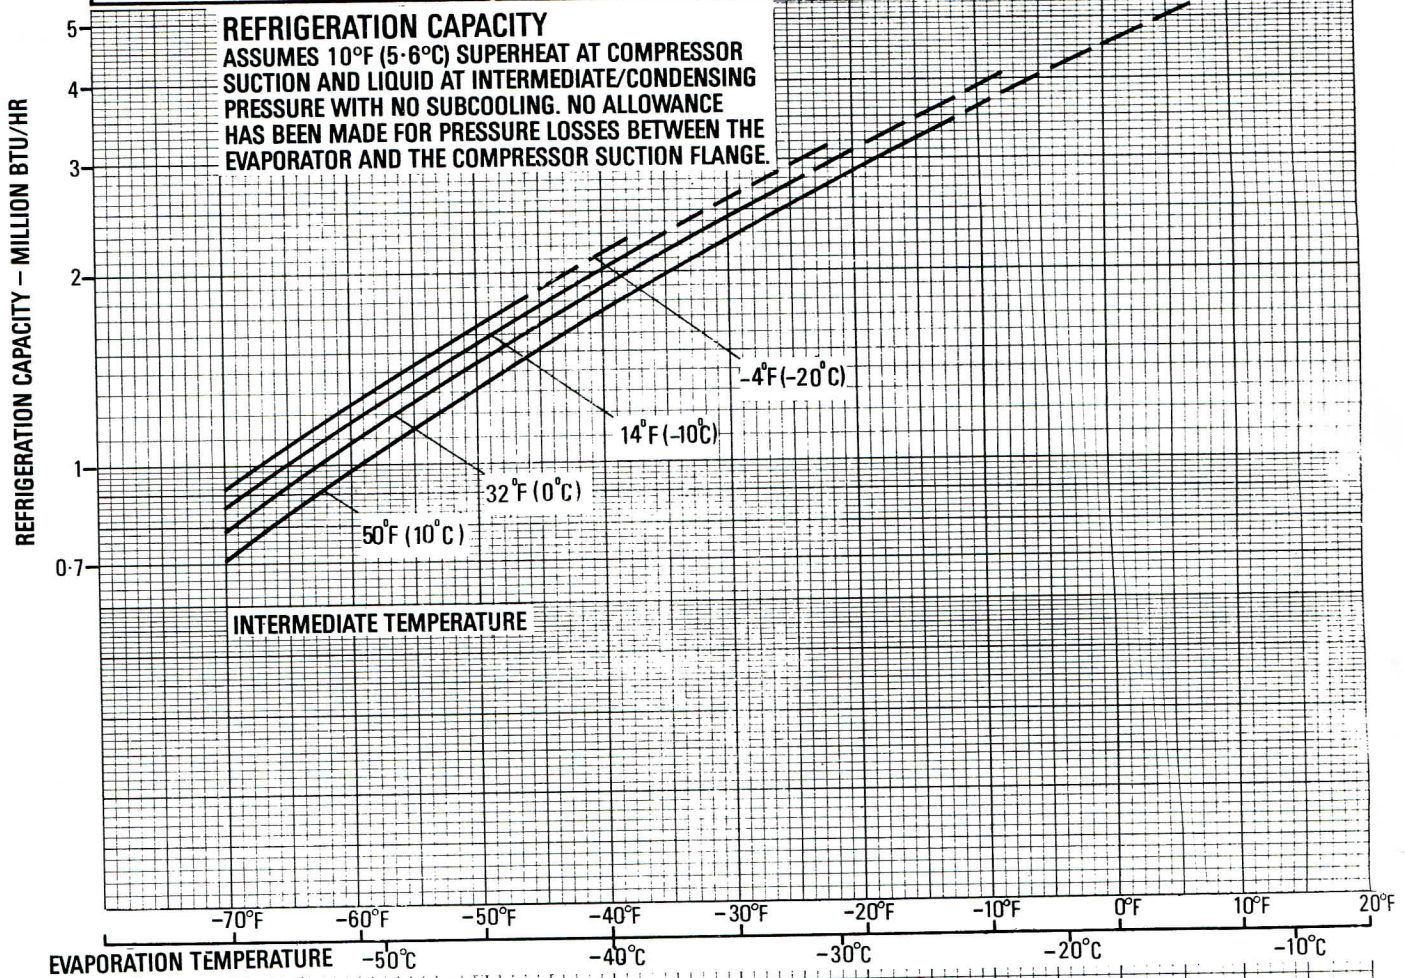

HOWDEN COMPRESSORS

133 Barfillan Drive Glasgow G52 1BE

STANDARD

255-16536

R22 BOOSTER

SCE/R+D/IR
JUNE 1976

REFRIGERATION DATA BOOK

RDB 3,301.125.430

WRV/WRVH 255-16536 REFRIGERATION COMPRESSOR

3000RPM